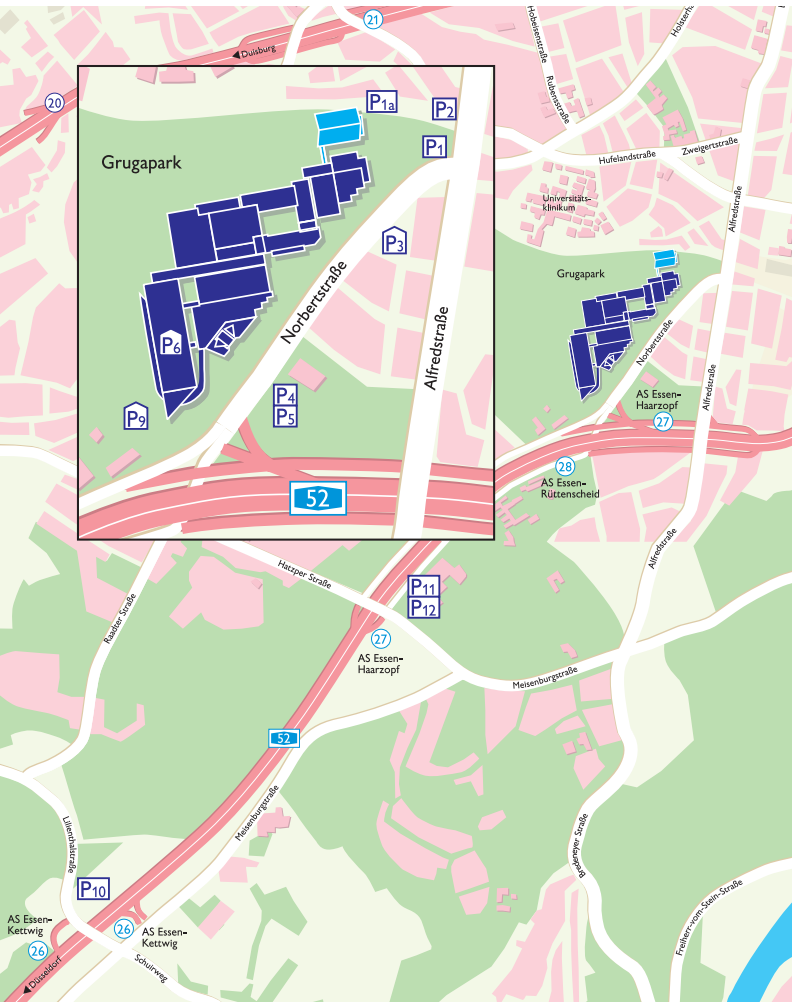

8. PARKPLÄTZE

PARKING PLACES

P Für die Gäste mit Pkw bietet die MESSE ESSEN rund 7.000 messennahe **Parkplätze** – und zusätzlich 7.000 Parkmöglichkeiten im P+R-System (kostenfreier Messebus).

*For visitors arriving by car, MESSE ESSEN offers about 7,000 **parking spaces** close to the trade fair – and also 7,000 P+R parking spaces (free trade fair shuttle bus).*